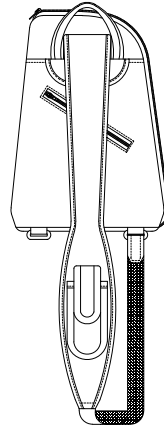

ITEM 08

SRH "T" - PIECE (DIPOLE) ANTENNA

Part Number	Description
CA12493	DI-POLE ANTENNA (380 - 400MHz)
CA12494	RF ANTENNA ADAPTOR

ITEM 09

SRH SEMI RIGID WIRE ANTENNA

Part Number	Description
CA10259	Semi Rigid Antenna TG/TW Band (380-430MHz)

SRH TRAILING WIRE ANTENNA

ITEM 10

Part Number	Description
CA10260	Trailing Wire Antenna, TG/TW Band (380-430MHz)

COVERT REMOTE PTT (RCU BREAKOUT)

ITEM 11

Part Number	Description
CA10242	Covert Remote PTT (RCU Breakout) PINK
CA10242/01	Covert Remote PTT (RCU Breakout) BLACK

COVERT REMOTE HANDBAG PTT (RCU BREAKOUT)

ITEM 12

Part Number	Description
CA10242/02	Covert Remote Handbag PTT (RCU Breakout) BLACK

ITEM 13

**COVERT SURVEILLANCE SHOULDER BAG
(CROSS SHOULDER)**

Part Number	Description
CA10243	Covert Surveillance Shoulder Bag - BLACK

SIZE	CHEST SIZE	PART NO.
01	82cm XS	CA8683/01/01
02	88cm S	CA8683/01/02
03	94cm M	CA8683/01/03
04	100cm L	CA8683/01/04
05	106cm XL	CA8683/01/05
06	112cm XXL	CA8683/01/06
07	118cm XXXL	CA8683/01/07
08	124cm XXXXL	CA8683/01/08
09	130cm XXXXXL	CA8683/01/09