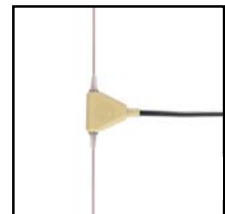

NECKLOOP INDUCTOR / MICROPHONE HIGH EFFICIENCY

ITEM 03

Part Number	Description
CA10887	Covert Inductive High Efficiency Loop/Microphone (100mm PINK)

ITEM 04

AUDIO EXTENSION LEAD

Part Number	Description
CA10238	Audio Extension Cable (500mm PINK)
CA10238/01	Audio Extension Cable (500mm BLACK)
CA10238/02	Audio Extension Cable (800mm PINK)
CA10238/03	Audio Extension Cable (800mm BLACK)

ITEM 05

SRC "T" - PIECE (DIPOLE) ANTENNA

Part Number	Description
CA10239/01	T-Piece Antenna, TG/TW Band (380-430MHz) PINK
CA10239/02	T-Piece Antenna, TL/TN Band (368.5-414MHz) PINK
CA10239/05	T-Piece Antenna, TG/TW Band (380-430MHz) BLACK
CA10239/06	T-Piece Antenna, TL/TN Band (368.5-414MHz) BLACK