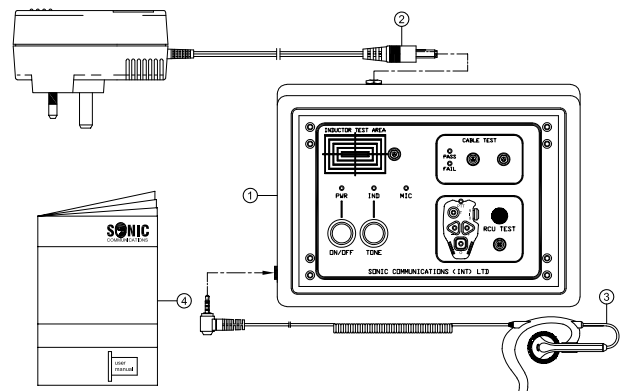

CA10244

CA11019

ITEM 15

SRC/SRH AUDIO ACCESSORIES TEST BOX

Part Number	Description
CS9352	SRC/SRH Audio Accessories Test Box

ITEM 16

DELTA-3 EQUIPMENT VEST - RHS

LHS also available. Please check price list for details.