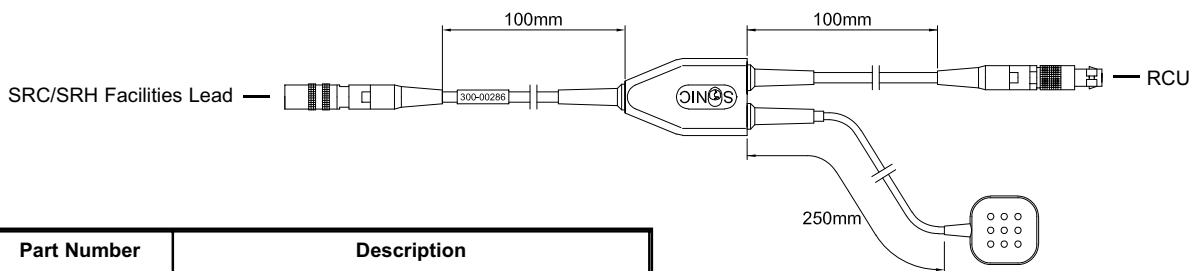

COVERT REMOTE HANDBAG PTT (RCU BREAKOUT)

ITEM 12

Part Number	Description
CA10242/02	Covert Remote Handbag PTT (RCU Breakout) BLACK