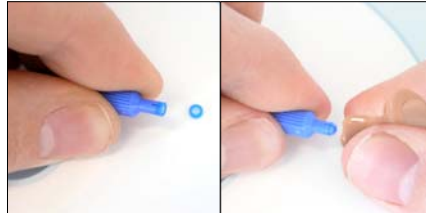

WIRELESS EARPIECE WAX TRAPS

Part Number	Description
CA6409	Wax Traps x15 & Fitting Tool

ITEM 29

PHONAK PHONITO INTRA WIRELESS EARPIECE

Beige

Part Number	Description
CA8240	Phonak Phonito Intra - BEIGE

ITEM 30