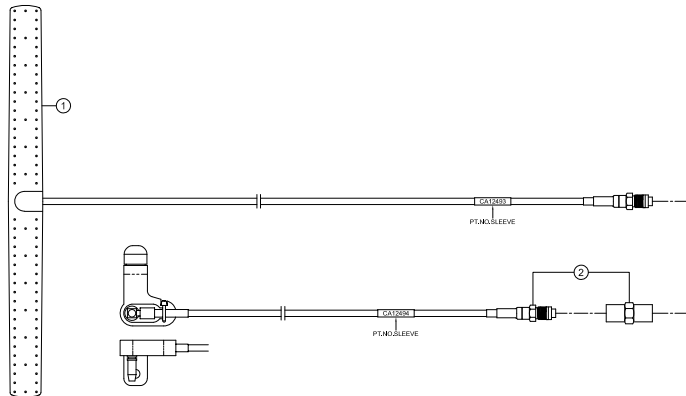

ITEM 05

SRC "T" - PIECE (DIPOLE) ANTENNA

Part Number	Description
CA10239/01	T-Piece Antenna, TG/TW Band (380-430MHz) PINK
CA10239/02	T-Piece Antenna, TL/TN Band (368.5-414MHz) PINK
CA10239/05	T-Piece Antenna, TG/TW Band (380-430MHz) BLACK
CA10239/06	T-Piece Antenna, TL/TN Band (368.5-414MHz) BLACK

ITEM 06

SRC SEMI RIGID WIRE ANTENNA

Part Number	Description
CA10240/01	Semi Rigid Antenna TG/TW Band (380-430MHz)
CA10240/02	Semi Rigid Antenna TL/TN Band (368.5-414MHz)

ITEM 07

SRC TRAILING WIRE ANTENNA

Part Number	Description
CA10241/01	Trailing Wire Antenna, TG/TW Band (380-430MHz)
CA10241/02	Trailing Wire Antenna, TL/TN Band (368.5-414MHz)

ITEM 08

SRH "T" - PIECE (DIPOLE) ANTENNA

Part Number	Description
CA12493	DI-POLE ANTENNA (380 - 400MHz)
CA12494	RF ANTENNA ADAPTOR

ITEM 09

SRH SEMI RIGID WIRE ANTENNA

Part Number	Description
CA10259	Semi Rigid Antenna TG/TW Band (380-430MHz)