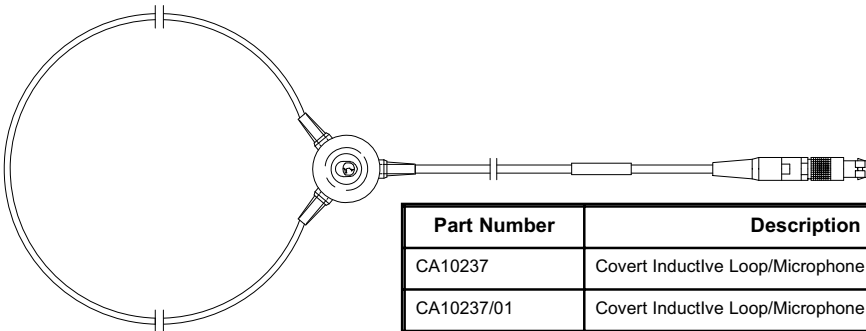

NECKLOOP INDUCTOR / MICROPHONE

ITEM 02

Part Number	Description
CA10237	Covert Inductive Loop/Microphone (100mm PINK)
CA10237/01	Covert Inductive Loop/Microphone (100mm BLACK)
CA10237/02	Covert Inductive Loop/Microphone (500mm PINK)
CA10237/03	Covert Inductive Loop/Microphone (500mm BLACK)