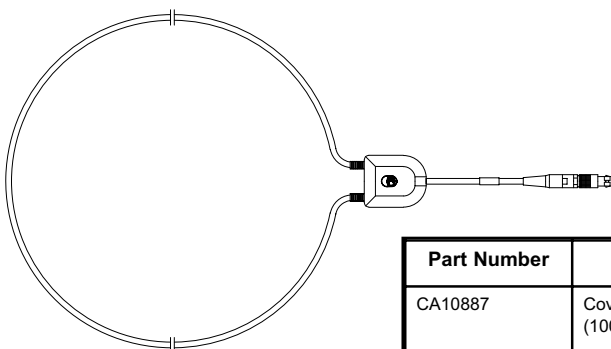

NECKLOOP INDUCTOR / MICROPHONE HIGH EFFICIENCY

ITEM 03

Part Number	Description
CA10887	Covert Inductive High Efficiency Loop/Microphone (100mm PINK)